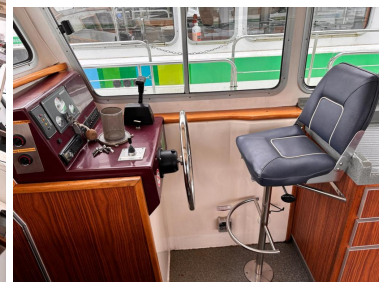

This boat will be available from October 2025 onwards, and can be viewed at our base in Loosdrecht, Holland.

The Pénichette Terrasse® Sleeps 8/12 – 4 Cabins offers a pleasantly light and airy interior but also 4 large cabins individually equipped with a handbasin, as well as a beautiful covered aft terrace-deck that extends the stay at the back of the boat.

All the characteristics of the Pénichette Terrasse® Sleeps 8/12 – 4 Cabins

- Capacity: 8 persons (+ 4)
- Steering: Inside
- Bathroom: 2 cabins
- Four large double cabins with the possibility of additional upper pullman berths (on request, in the two front cabins only)
- Each cabin has its own double bed, handbasin, wardrobe and storage
- Two shower compartments and two separate toilet compartments with electric WC
- Equipped kitchen, inside steering and two large sliding sunroofs
- Dinette convertible into a double bed
- Bow thruster